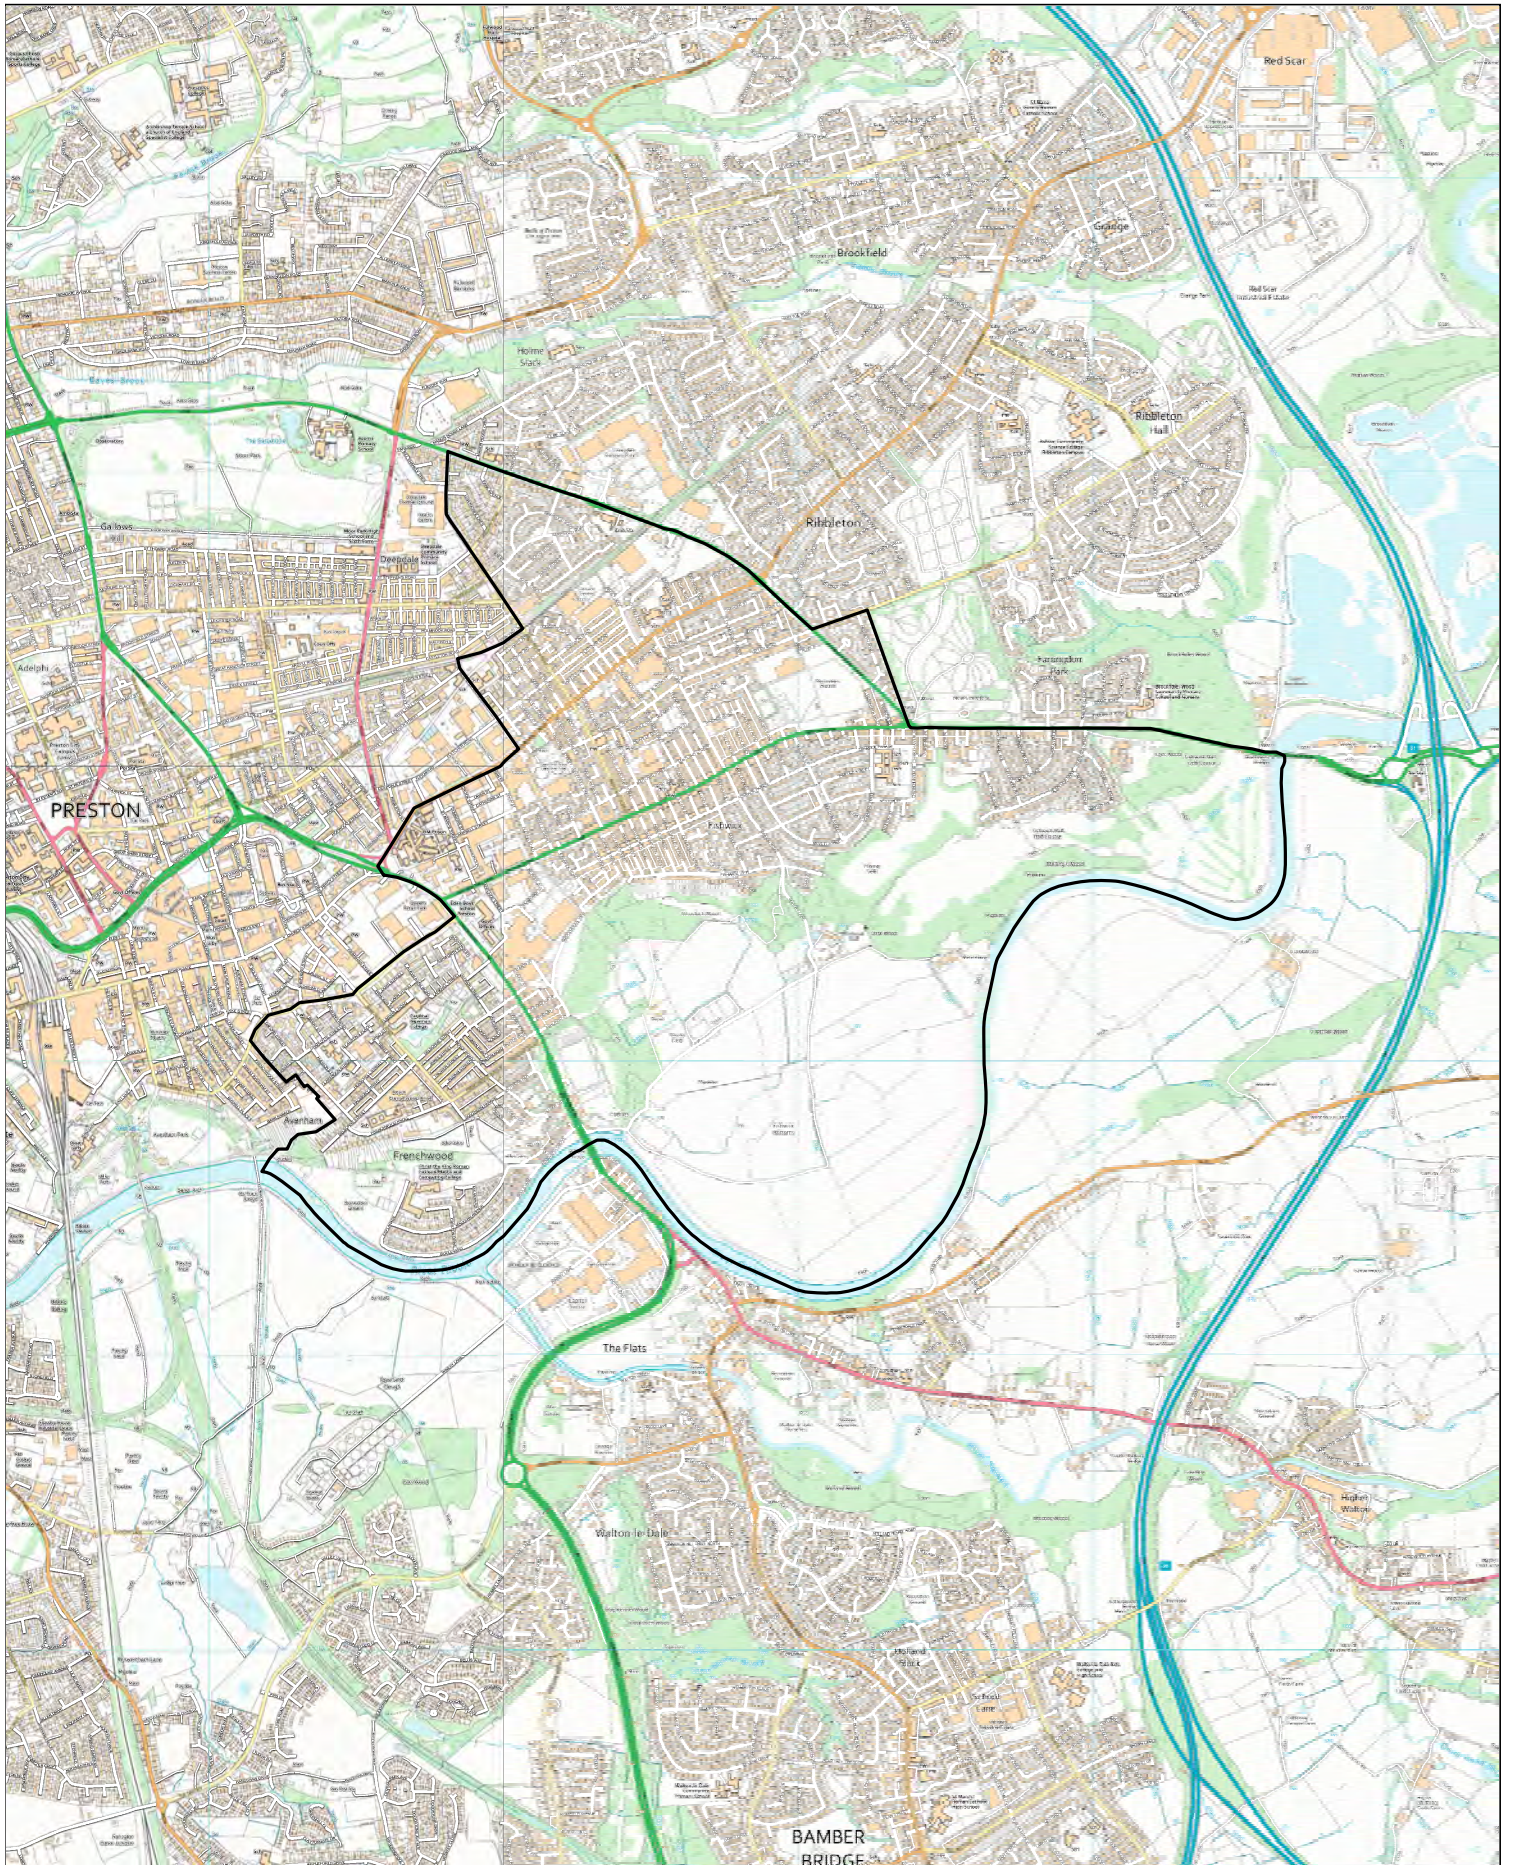

Preston, The Risen Lord

OS and Crown copyright and database rights 2024
All rights reserved.
Ordnance Survey licence number 100019918

kilometres
Scale 1:25,640